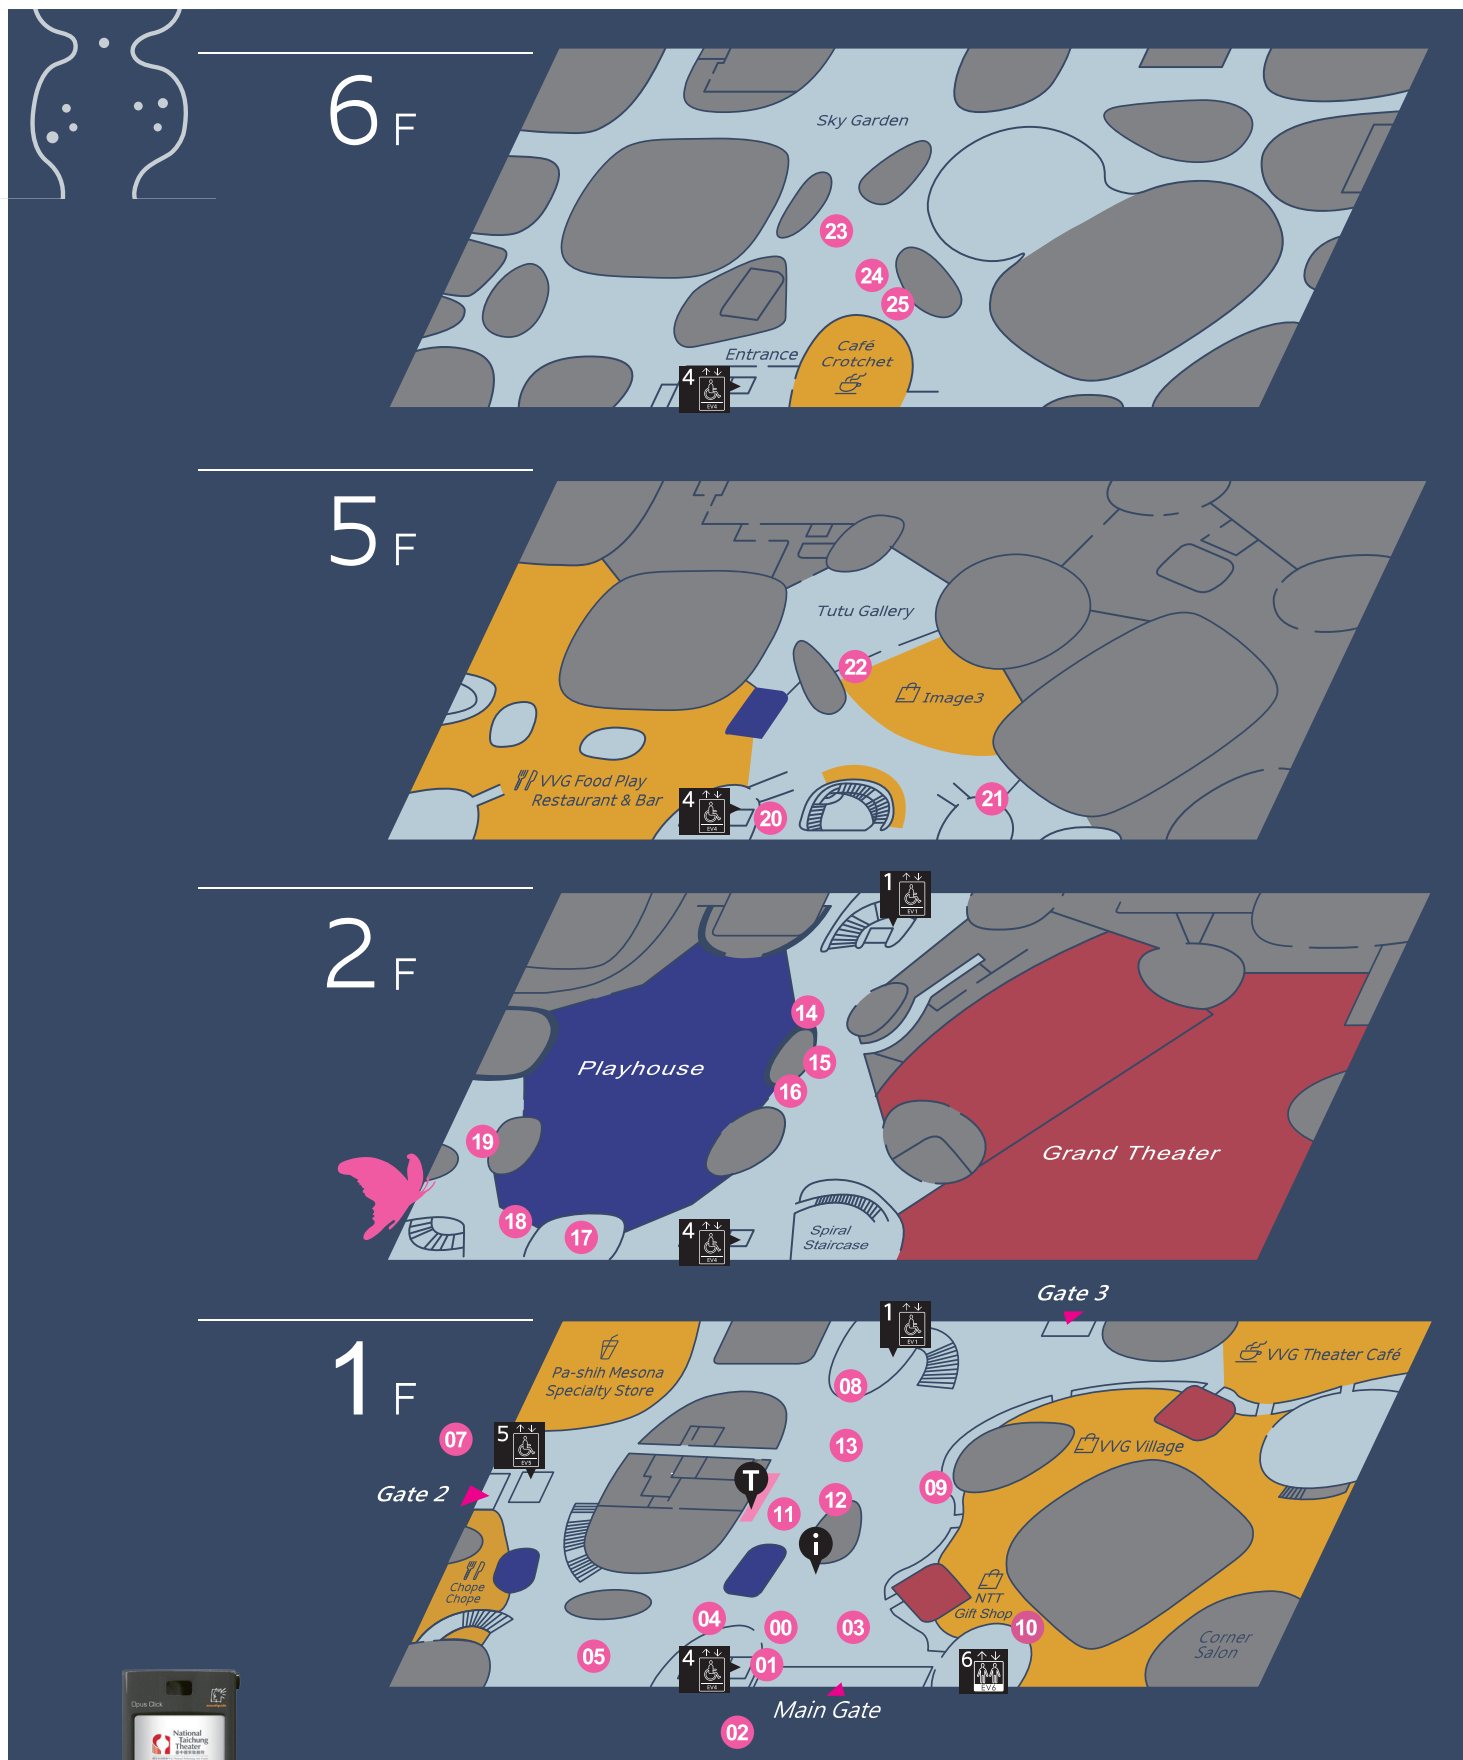

National Taichung Theater Audio Touring Guide Map

Tel: 04-2251-1777
Email: service@npac-ntt.org
No. 101, Sec. 2, Huilai Rd., Xitun District,
Taichung City, Taiwan, R.O.C.

- ● ● Restricted Area
- Stores and Restaurants